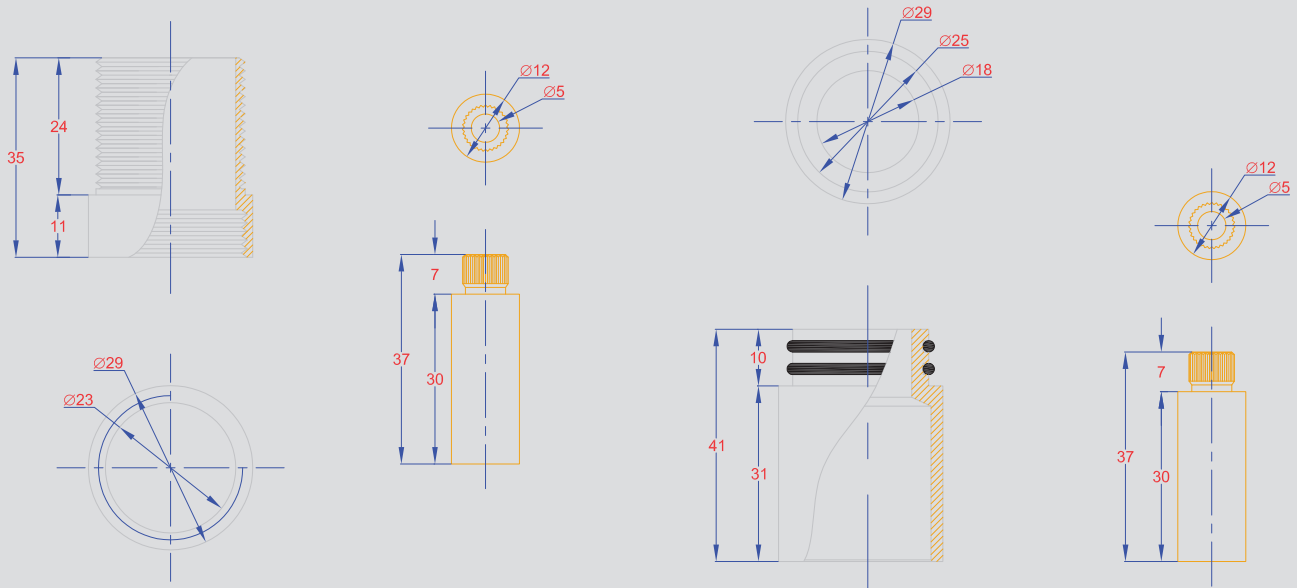

Extension for stop cock

Code	Package item/carton	Package item/bag	kgr/item
542240000001	10	1	0,074