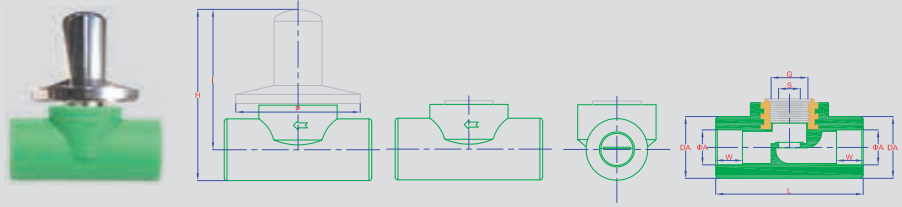

Stop cock with short neck- PN25